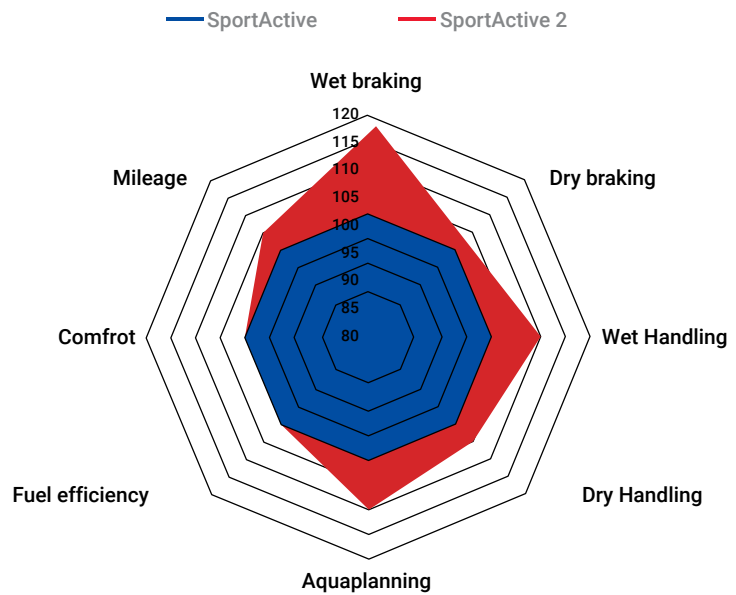

HIGH PERFORMANCE TIRE

16-21 Inch Speed Rating: V-Y 35-55 Series

SportActive 2 **NEW**

"The SportActive 2 brings great performance upgrades for premium and sports car drivers, including top control and performance attributes. Its braking and handling offers strong advantages over others in its class."

FEATURES & BENEFITS

- ▶ Balanced, stiff shoulders for **precise steering and immediate response**
- ▶ Innovative new tread compound for extremely **short braking distances** – Wet label A
- ▶ Strong center section for **high speed stability** and dry braking
- ▶ **Micro sipes** provide suction effect for **enhanced grip**
- ▶ 3 Wide grooves and an additional groove on the outer section for exceptional water drainage (5 grooves for >265mm)
- ▶ **Optimized pattern block** geometry & sequence for low noise and smooth riding